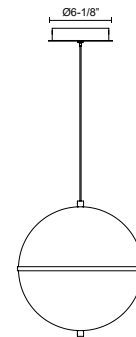

KUZCO

CANADA: 19054 28TH AVENUE - SURREY, BC V3Z 6M3

USA: 3035 E. LONE MOUNTAIN ROAD - LAS VEGAS, NV 89081

WWW.KUZCOLIGHTING.COM

© 2023 KUZCO LIGHTING. ALL RIGHTS RESERVED.

COMMENT