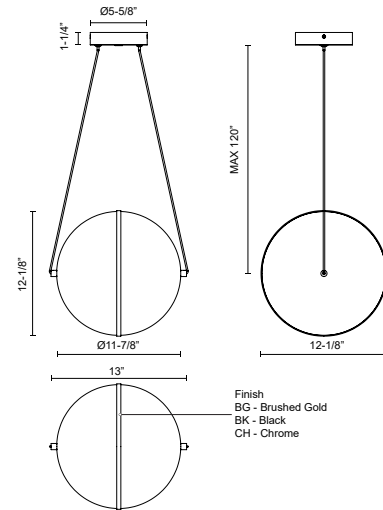

ARIES PD76712

PENDANTS

PROJECT

SPECIFICATION DETAILS

Fixture Dimensions	L13" x W12-1/8" x H12-1/8"
Light Source	LED with DC Driver
Wattage	15W
Total Lumens	1150lm
Voltage	120V
Delivered Lumens	BG-1124lm; BK-1085lm; CH-1145lm;
Color Temperature	3000K
CRI (Ra)	90CRI
Optional Color Temps	2700K - 5000K Available, Minimum Order Quantities Apply
LED Rated Life	50,000 hours
Dimming	100% - 10%, TRIAC or ELV Dimmer (Not Included)
Diffuser Details	Clear External Acrylic
Glass Details	Frosted Internal Glass
Adjustable	Yes
Wire Length	120" Max
Wire Type	Black
Minimum Hang Height	16"
Sloped Ceiling Adaptable	Yes
Location	Dry
Illumination Direction	Up/Down
CEC Title 24 JA8	Yes, JA8-2022
Canopy Dimensions	D5-5/8" x H1-1/4"
Paint Finish	BG01; BK01; CH01;

* For custom options, consult factory for details.

* For warranty information, please visit www.kuzcolighting.com/warranty

DESCRIPTION

The celestial spheres of the Aries Collection create a one-of-a-kind space that's quite literally out of this world. This fantastic displace of floating light makes a superb statement piece in any style home. Each of the three incredible finishes offers completely adjustable lengths up to 120". The gyroscope-like spheres can also be adjusted for optimal lighting from the interior frosted glass accents

Center Canopy Option

KUZCO

CANADA: 19054 28TH AVENUE - SURREY, BC V3Z 6M3

USA: 3035 E. LONE MOUNTAIN ROAD - LAS VEGAS, NV 89081

WWW.KUZCOLIGHTING.COM

© 2023 KUZCO LIGHTING. ALL RIGHTS RESERVED.

COMMENT